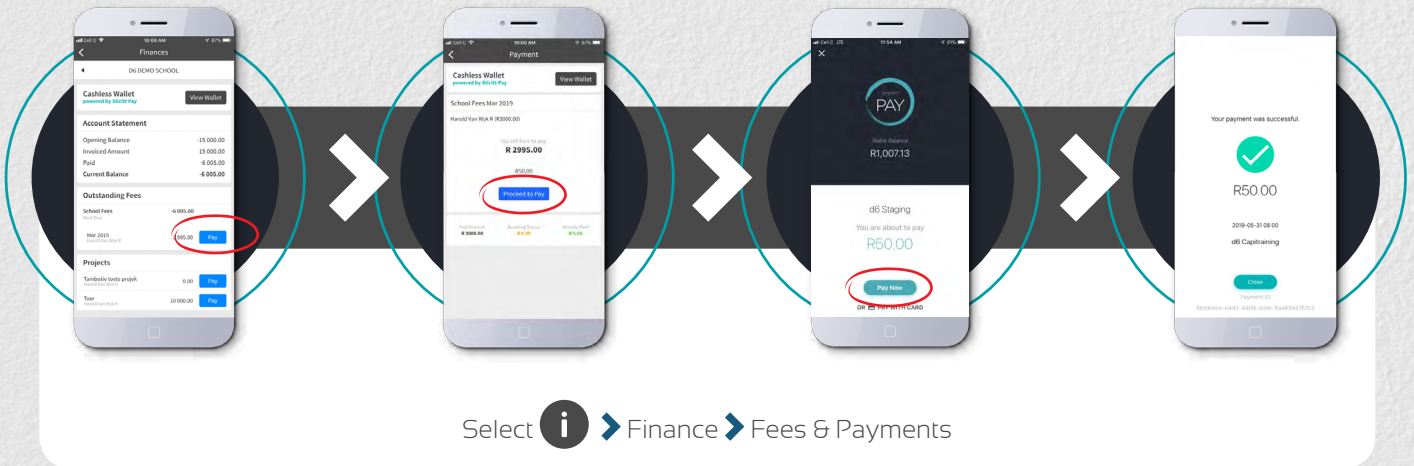

HOW IT WORKS

d6 Cashless

Register

Download, register and link learners on d6 Connect.

d6 Connect is available on:

d6 group
— simplify life —

Easy > Safe > Convenient > Reliable

087 820 0088 | sales@d6.co.za

Top-up Wallet

Access & Top-up your Cashless Wallet. Complete the OTP security process and make an EFT from your bank account to the Cashless (Sticitt) bank account using your unique 8 letter Cashless Wallet reference.

Pay Fees & Projects

Make school fee and project based payments.

Scan-to-Pay

Make on-campus payments through scanning QR codes.