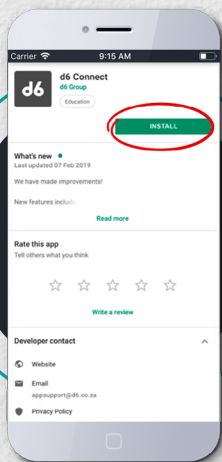

Register

Download, register and link learners on d6 Connect.

d6 Connect is available on:

d6 group
— simplify life —

Easy > Safe > Convenient > Reliable

087 820 0088 | sales@d6.co.za