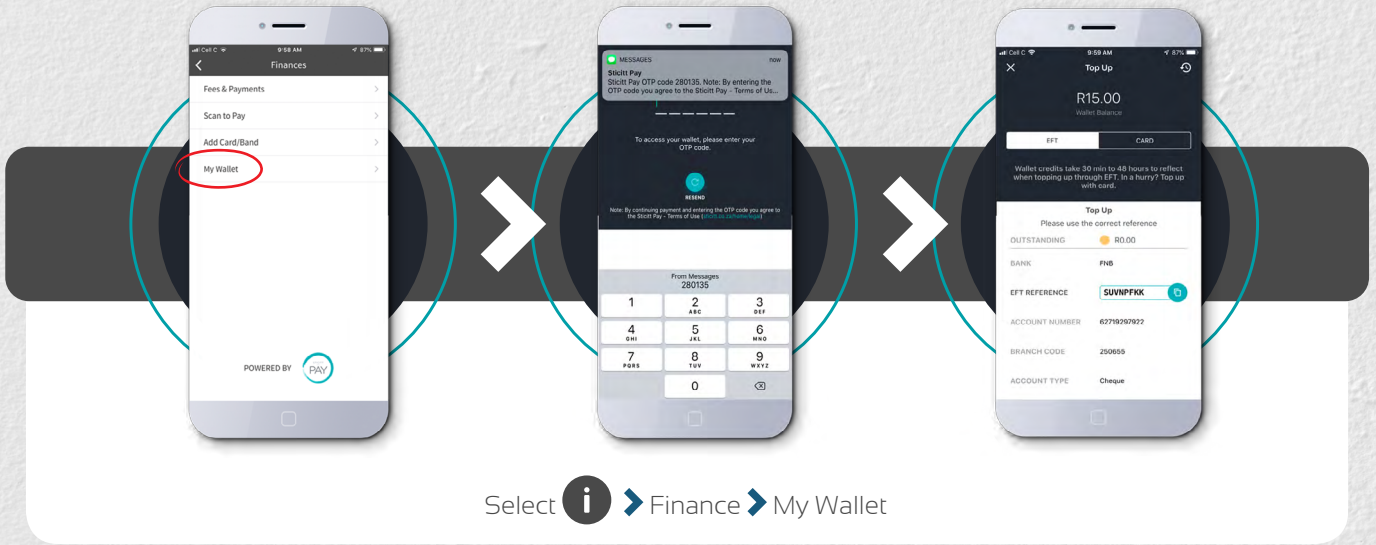

Top-up Wallet

Access & Top-up your Cashless Wallet. Complete the OTP security process and make an EFT from your bank account to the Cashless (Sticitt) bank account using your unique 8 letter Cashless Wallet reference.

Pay Fees & Projects

Make school fee and project based payments.

Scan-to-Pay

Make on-campus payments through scanning QR codes.