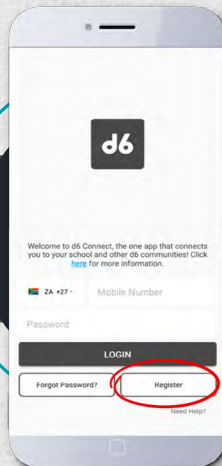

HOW IT WORKS

d6 Cashless

Register

Download, register and link learners on d6 Connect.

d6 Connect is available on:

d6 group
— simplify life —

Easy > Safe > Convenient > Reliable

087 820 0088 | sales@d6.co.za

Top-up Wallet

Access & Top-up your Cashless Wallet. Complete the OTP security process and make an EFT from your bank account to the Cashless (Sticitt) bank account using your unique 8 letter Cashless Wallet reference.