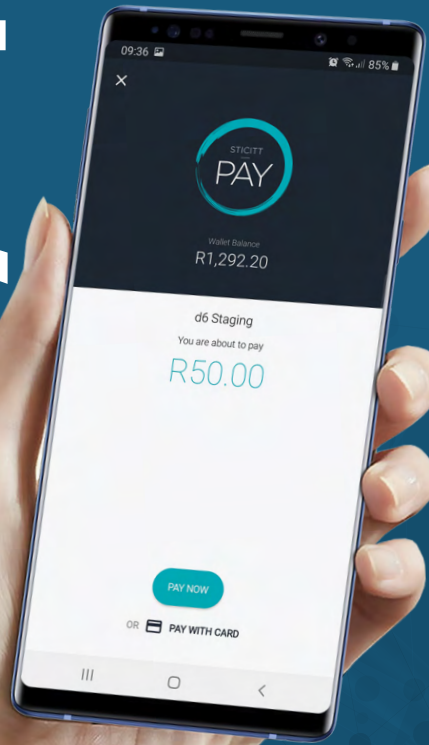

HOW IT WORKS

d6 Cashless