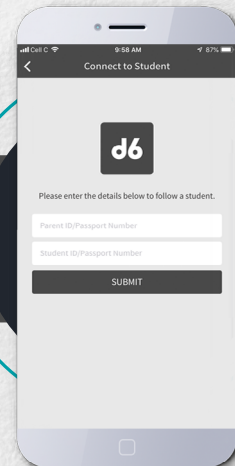

Register

Download, register and link learners on d6 Connect.

d6 Connect is available on:

d6 group
— simplify life —

Easy > Safe > Convenient > Reliable

087 820 0088 | sales@d6.co.za